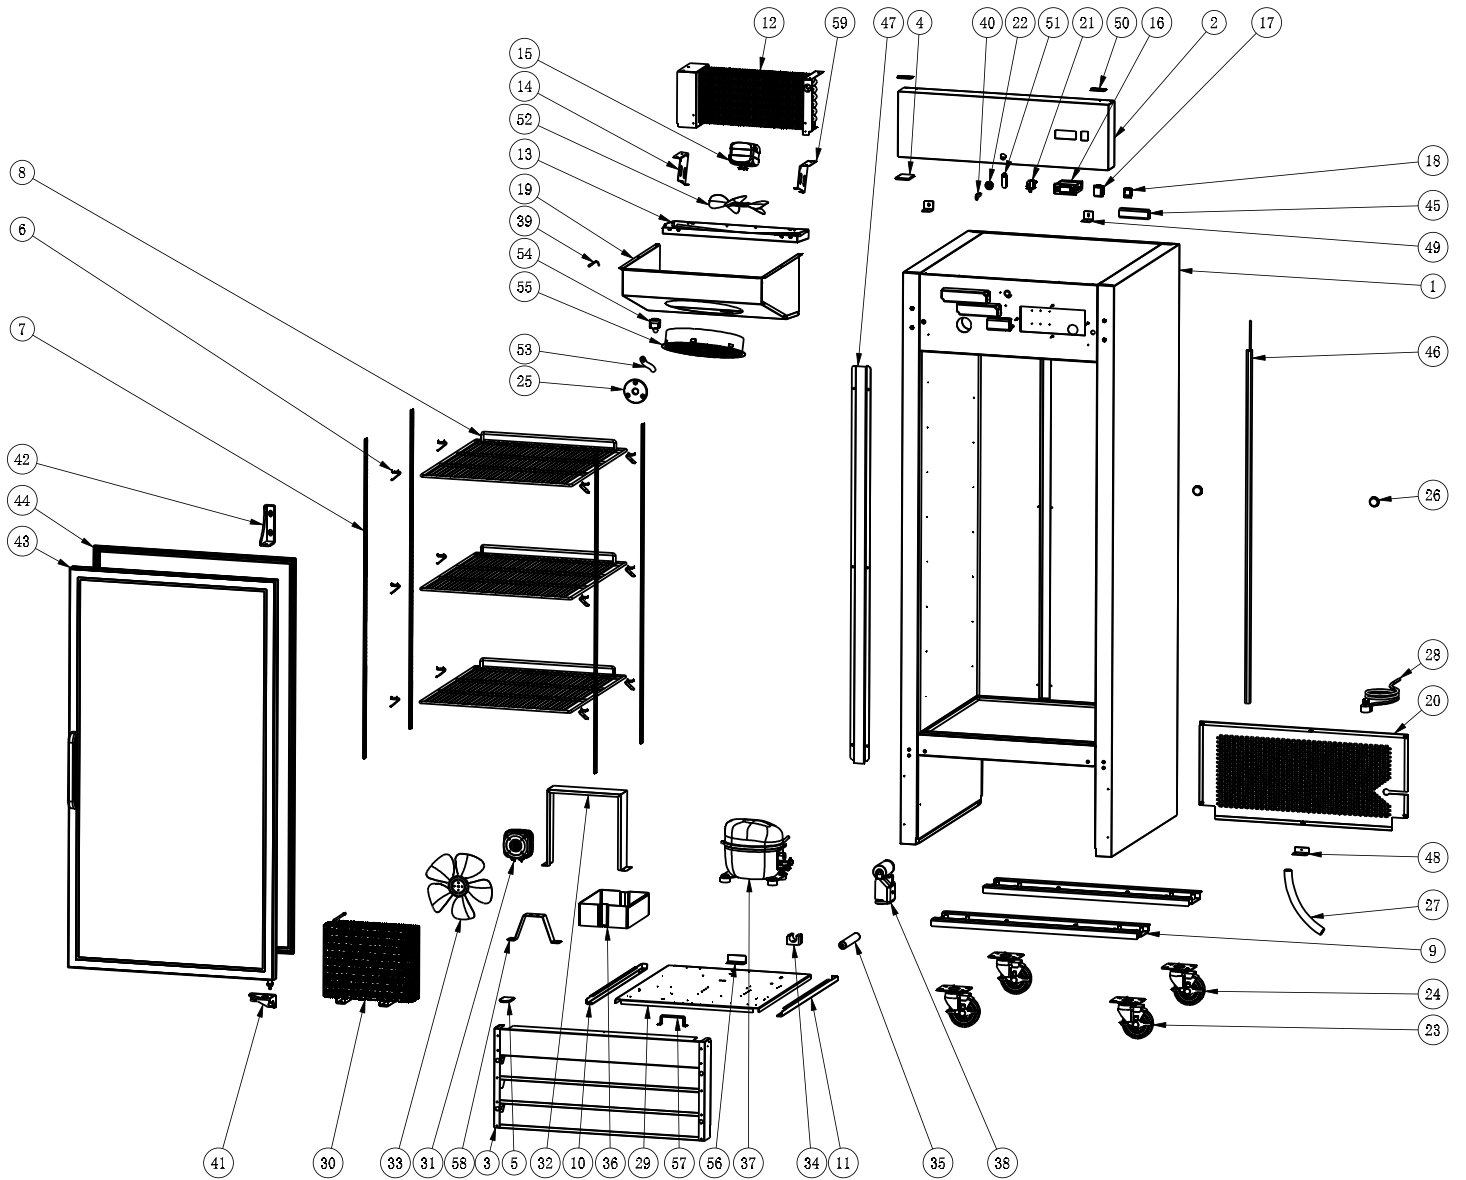

Parts Breakdown

Model RE-CN-0021-G-HC 51024

Parts Breakdown

Model RE-CN-0021-G-HC 51024

Item No.	Description	Position	Item No.	Description	Position	Item No.	Description	Position
AG440	Cabinet for 51024	1	AG450	Back Grill for 51024	20	AG456	Bottom Right Hinge for 51024	41
AG441	Control Panel for 51024	2	AB977	Door Switch for 51024	21	AG457	Upper Right Hinge for 51024	42
AF027	Front Grill for 51024	3	AA197	Lock for 51024	22, 40	AG458	Glass Door for 51024	43
AA972	Bottom Cover for Reversible Door for 51024	4, 5	26246	Caster with Brake for 51024	23	AG459	Gasket for 51024	44
AG442	K Clip for 51024	6	26247	Caster without Brake for 51024	24	AG460	Transformer for 51024	45
AG443	K Strip for 51024	7	AG451	Drain Plug for 51024	25	AG461	LED Light for 51024	46
AG444	Shelf for 51024	8	AB169	Foaming Hole Cover for 51024	26	AG462	Baffle of Suction Line for 51024	47
AF029	Leg Supporter for 51024	9	AA216	Drain Tube for 51024	27	AG463	Back Grill Fixer for 51024	48
AF040	Left Track for Assembling Panel for 51024	10	AA805	Power Cord for 51024	28	AG464	Control Panel Fixer for 51024	49
AF041	Right Track for Assembling Panel for 51024	11	AG452	Compressor Unit Installation Board for 51024	29	AA959	Hinge for 51024	50
AG445	Evaporator for 51024	12	AA986	Condenser for 51024	30	AG465	Lock Bolt for 51024	51
AG446	Inner Drain Pan for 51024	13	AG453	Air Guide Sheet for 51024	32	AA969	Drain Hose for 51024	53
AG447	Left Evaporator Fan Motor Holder for 51024	14	AA764	Condenser/Evaporator Fan Motor Blade for 51024	33, 52	AG466	Elbow Pipe for 51024	54
AG448	Evaporator Fan Motor for 51024	15, 31	AB595	Filter Fixer for 51024	34	AG467	Evaporator Fan Motor Cover for 51024	55
AB109	Thermostat for 51024	16	AB594	Filter for 51024	35	AG468	Limited Block of Installation Board for 51024	56
AA124	Power Switch for 51024	17	AA874	Outer Drain Pan for 51024	36	AG469	Compressor Unit Handle for 51024	57
AA362	LED Light Switch for 51024	18	AG454	Compressor for 51024	37	AG470	Condenser Fan Motor Holder for 51024	58
AG449	Evaporator Cover for 51024	19	AG455	Temperature Sensor of Cabinet Inside for 51024	39	AG471	Right Evaporator Fan Motor Holder for 51024	59